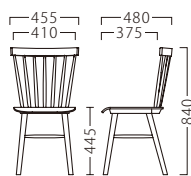

NEW

MATINEE

マチネ

シーンを選ばない汎用性の高さが魅力のウィンザーチェア。
明るく爽やかなカラーバリエーションにしました。

塗装色

MK

LG

LE

MI

AQ

主材：ブナ
成形合板：突板/ブナ板目

約 4.3kg

WOOD

STEEL

STAND

KIDS

SOFA

STOOL

BOX

JAPANESE

TABLE

LIMITED

FABRIC

※価格は全て、税抜き表記です。